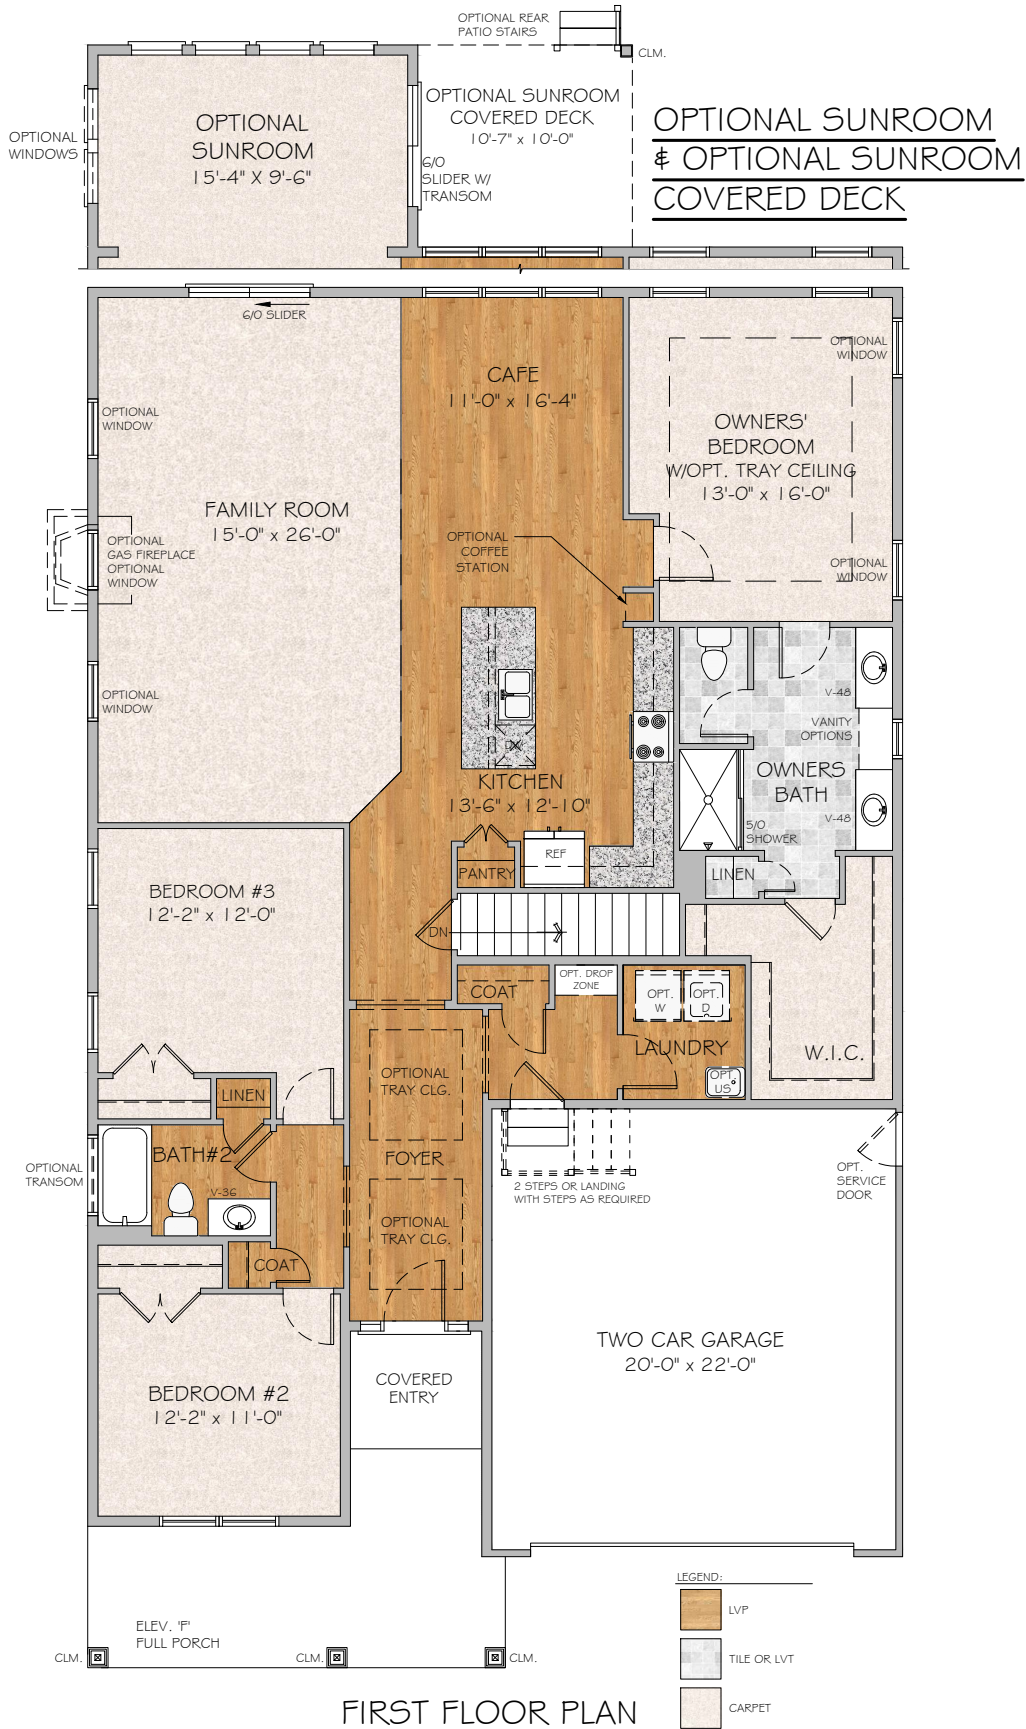

The Lakeland II at The Preserve at Robinson Farms 55+

OPTIONAL FINISHED BASEMENT PLAN

OPTIONAL BASEMENT BEDROOM

MECHANICAL & SUMP PUMP LOCATIONS ARE APPROXIMATE AND SUBJECT TO CHANGE

The Lakeland II at The Preserve at Robinson Farms 55+

The Lakeland II at The Preserve at Robinson Farms 55+

OPT. STUDY PLAN

UPGRADED SHOWER OPTION

OPT. CLOSET PLAN

OPT. COVERED DECK